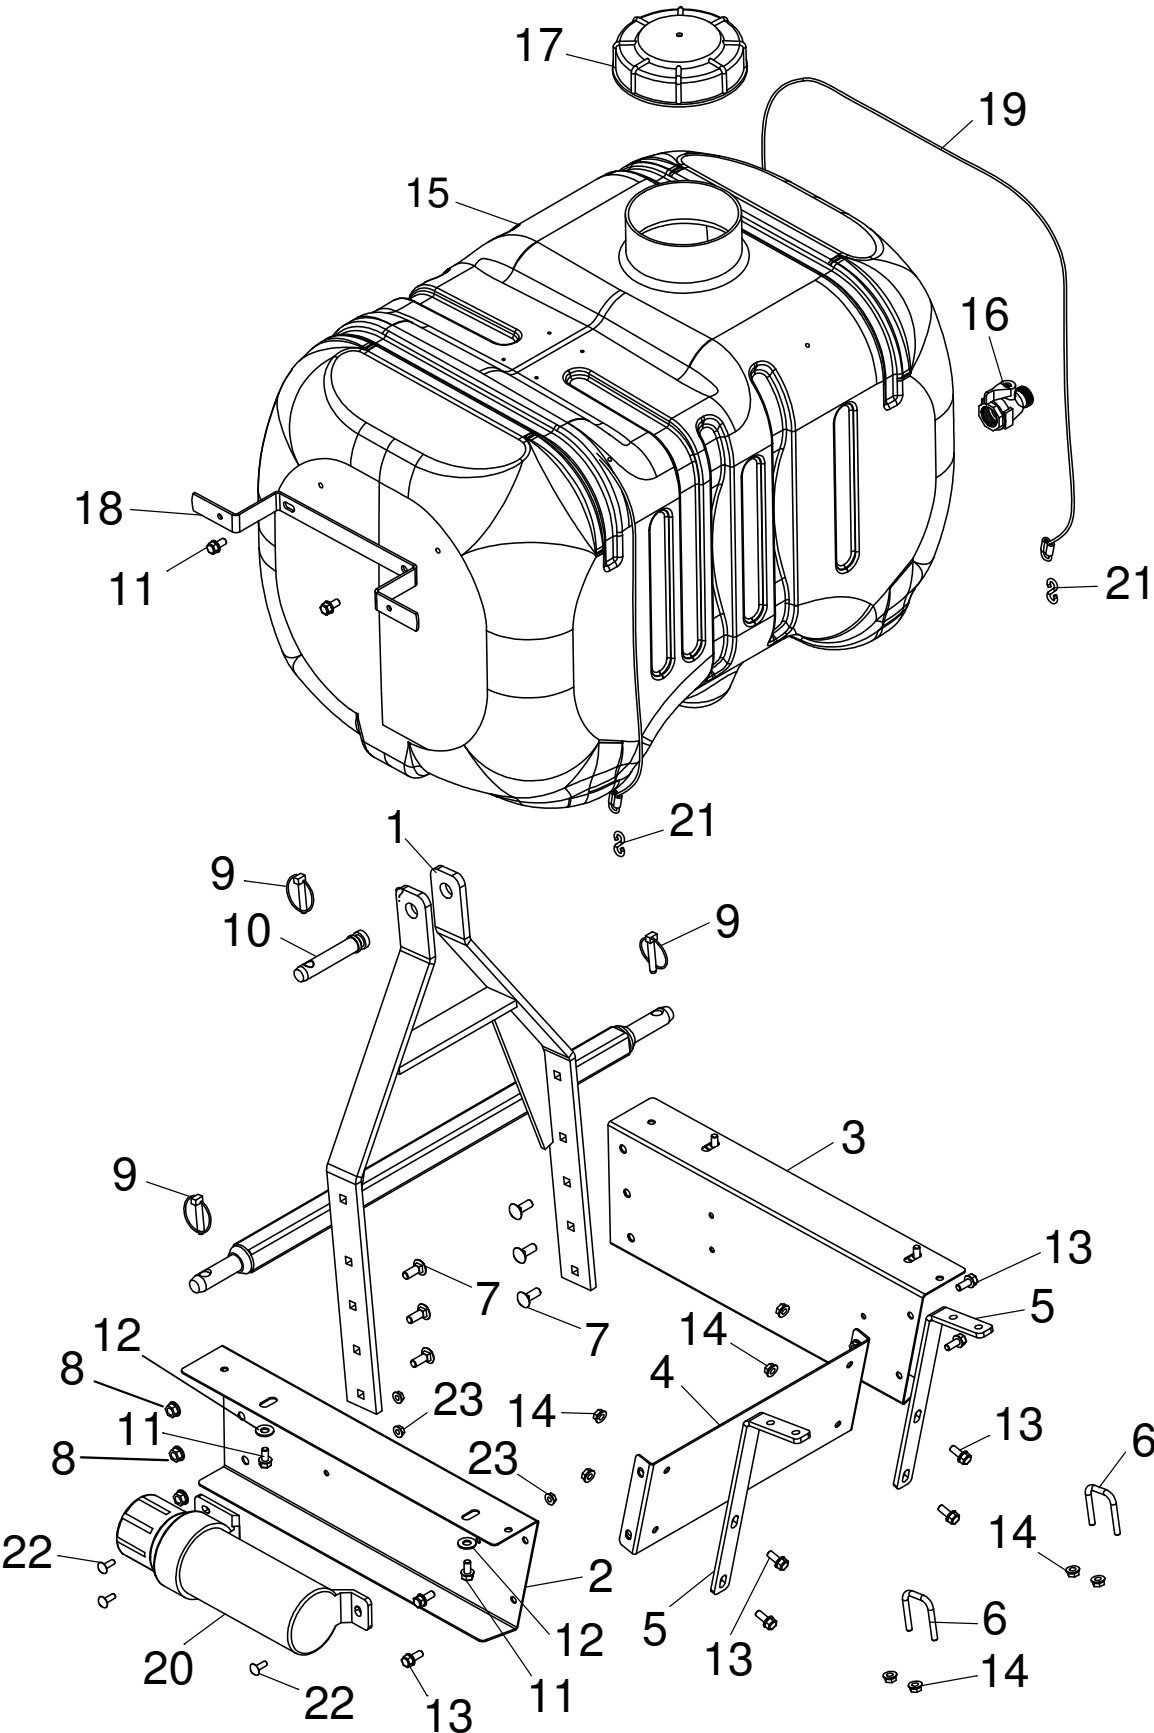

Frame and Tank

Frame and Tank

ITEM NO.	PART NUMBER	DESCRIPTION	QTY.	Note
1	5CS61500	3 Point A Frame	1	
2	5CS61502	Frame Base Left	1	
3	5CS61503	Frame Base Right	1	
4	5CS61504	Frame Base Rear	1	
5	5CS61505	Boom Support	2	
6	5CS43315	5/16" x 1-3/4" Square U-Bolt	2	
7	03H1500	3/8" x 1" Carriage Bolt	6	
8	E55662	3/8" Flange Nut	6	
9	5CS43398	Lynch Pin	3	
10	5CS43399	Top Link Pin, Cat 1	1	
11	T58694	5/16" x 5/8" Flange Bolt	6	
12	T406296	3/8" Flat Washer	4	
13	5CS65007	5/16" x 3/4" Flange Bolt	8	
14	A22698	5/16" Flange Nut	12	
15	5CS43530	Tank 45 Gallon	1	
16	5CS43981	Garden Hose Shut-off Valve	1	
17	5CS43175	Tank Lid 6"	1	
18	5CS62006	Hose Hanger	1	
19	5CS61511	Cable Lanyard w/ I-hook	2	
20	5CS43950	Manual Canister	1	
21	5CS61512	S-hook	2	
22	03H1701	1/4" x 3/4" Carriage Bolt	3	
23	N10217	1/4" Flange Nut	3	
-	5CS50912	Battery Harness	1	Not Illustrated
-	5CS50913	Chasis Harness	1	Not Illustrated
-	5CS50914	Switch Harness	1	Not Illustrated
-	5CS50915	Sprayer Extension Harness	1	Not Illustrated
-	5CS48616	Fir Tree w/ wire tie	1	Not Illustrated
-	5CS43984	Edge Clip w/ wire tie	1	Not Illustrated
-	5CS43985	Grommet 24.75 mm	1	Not Illustrated
-	5CS43986	Wire Tie, Black Nylon UV, 10"	10	Not Illustrated