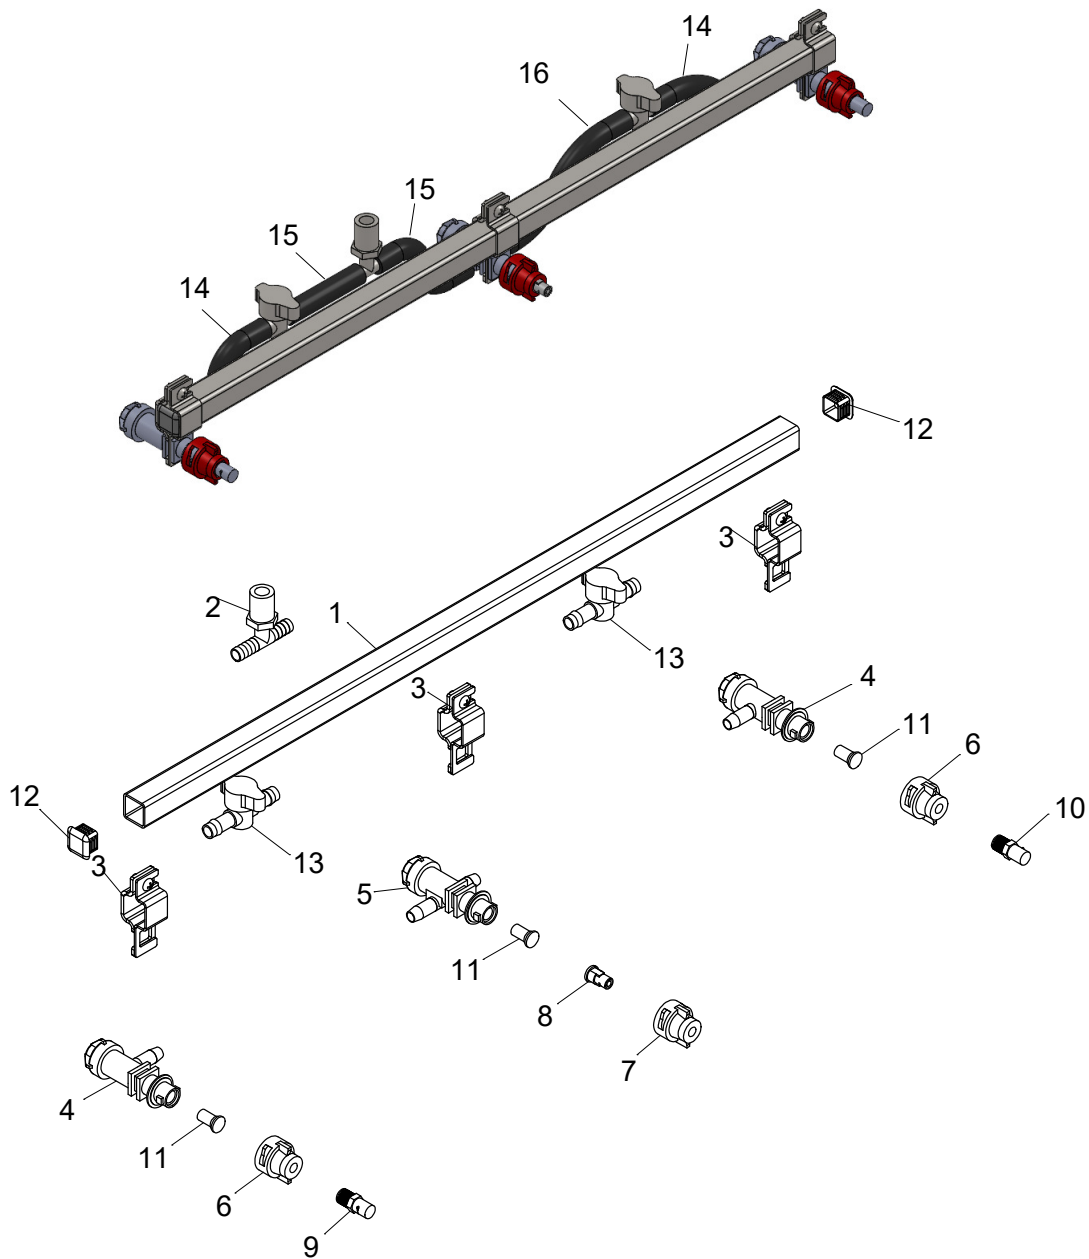

Boomless 24' Spray

ITEM NO.	PART NUMBER	DESCRIPTION	QTY.	Note
1	5CS61020	Boom Tube 31"	1	
2	5CS43597	Tee 1/2" Barb - 1/2" NPT F	1	
3	5CS43598	Square Tube Clamp 1"	3	
4	5CS43658	Nozzle Body Single Hose 1/2"	2	
5	5CS43595	Nozzle Body Dual Hose 1/2"	1