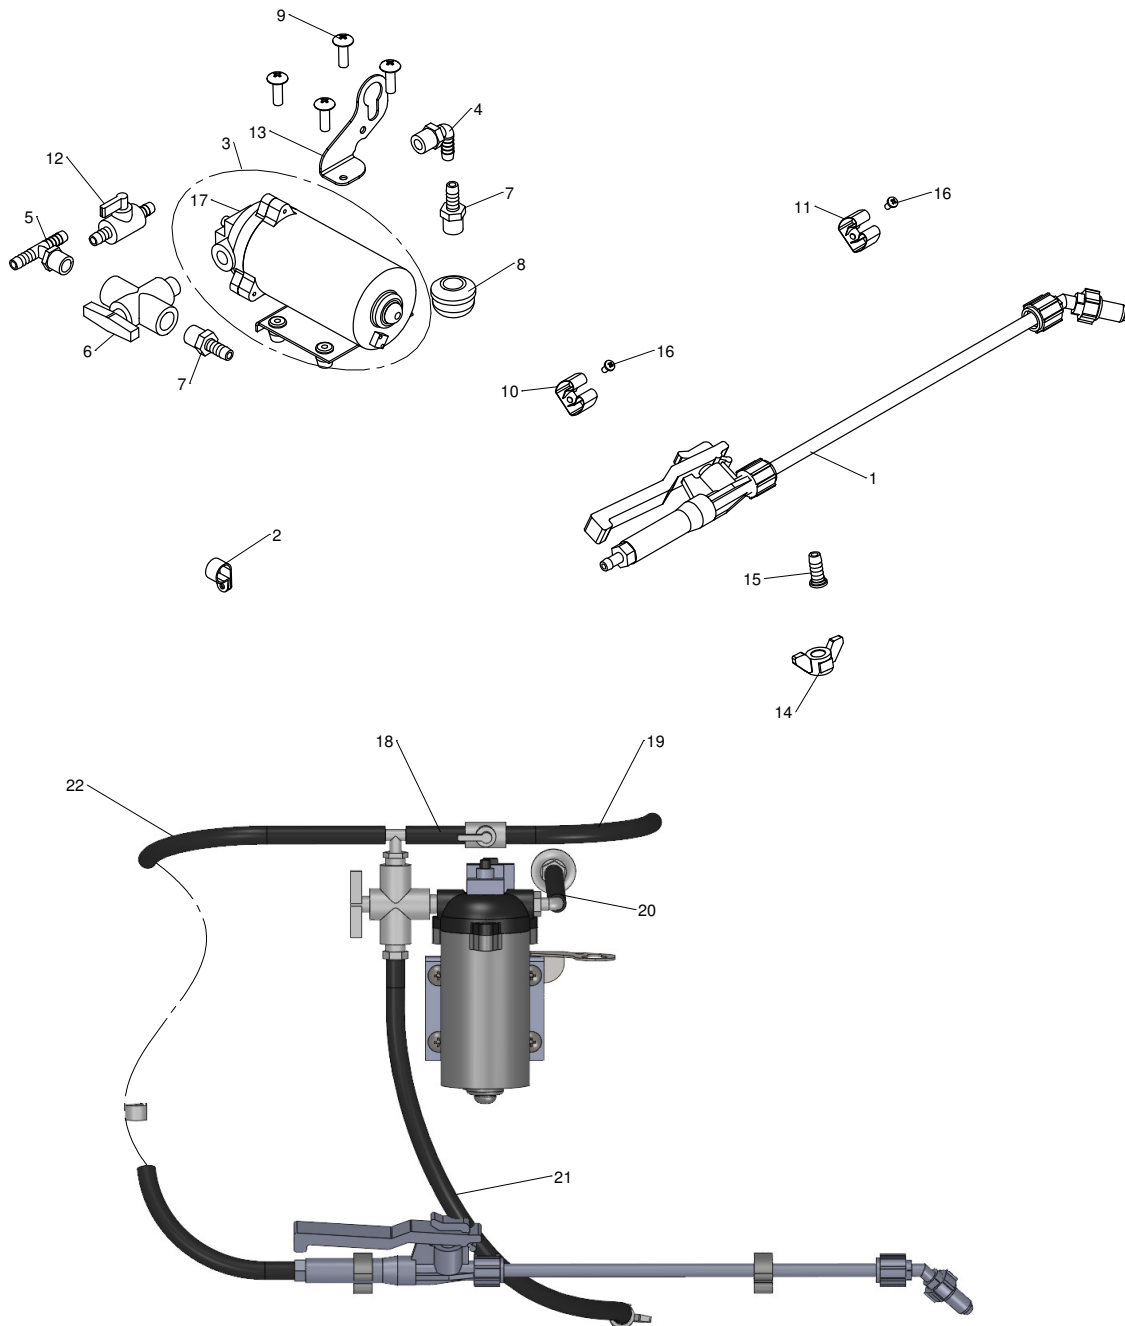

2.2 GPM Pump and Hand Sprayer

ITEM NO.	PART NUMBER	DESCRIPTION	QTY.	Note
1	5CS43673	Spray Wand w/ Brass Tip	1	
2	5CS43674	Hose Holder 3/8"	1	
3	5CS43918	Pump 2.2 GPM 100 PSI	1	
4	5CS43183	Elbow 3/8" NPT - 3/8" Barb	1	
5	5CS43235	Tee 3/8" NPT -3/8" Barb	1	

2.2 GPM Pump and Hand Sprayer

ITEM NO.	PART NUMBER	DESCRIPTION	QTY.	Note
6	5CS43181	Selector Valve 3/8"	1	
7	5CS43182	Fitting Straight 3/8" Barb	2	
8	5CS43258	Sump Strainer 3/8"	1	
9	5CS65001	#10-24 x 1" Truss Head Screw	4	
10	5CS43287	Spray Wand Clip Large	1	
11	5CS43130	Spray Wand Clip Small	1	
12	5CS43014	In-line Valve 3/8"	1	
13	5CS43973	Harness Retention Bracket	1	
14	5CS43498	Plastic Wing Nut	1	
15	5CS43499	3/8" Barb Fitting for Wing Nut	1	
16	5CS65000	#10-24 x 3/8" Truss Head Screw	2	
17	5CS43921	2.2 GPM Pump Head Replacement	1	
18		3/8" Hose	1	CTL 2.5", MF 5CS43286
19		3/8" Hose	1	CTL 8", MF 5CS43286
20		3/8" Hose	1	CTL 22", MF 5CS43286
21		3/8" Hose	1	CTL 28", MF 5CS43286
22		3/8" Hose	1	CTL 240", MF 5CS43286
-	5CS43652	Hose Clamp Screw Type 3/8" - 1/2"	8	Not Illustrated
-	5CS43844	Grommet 5/8" ID	2	Not Illustrated