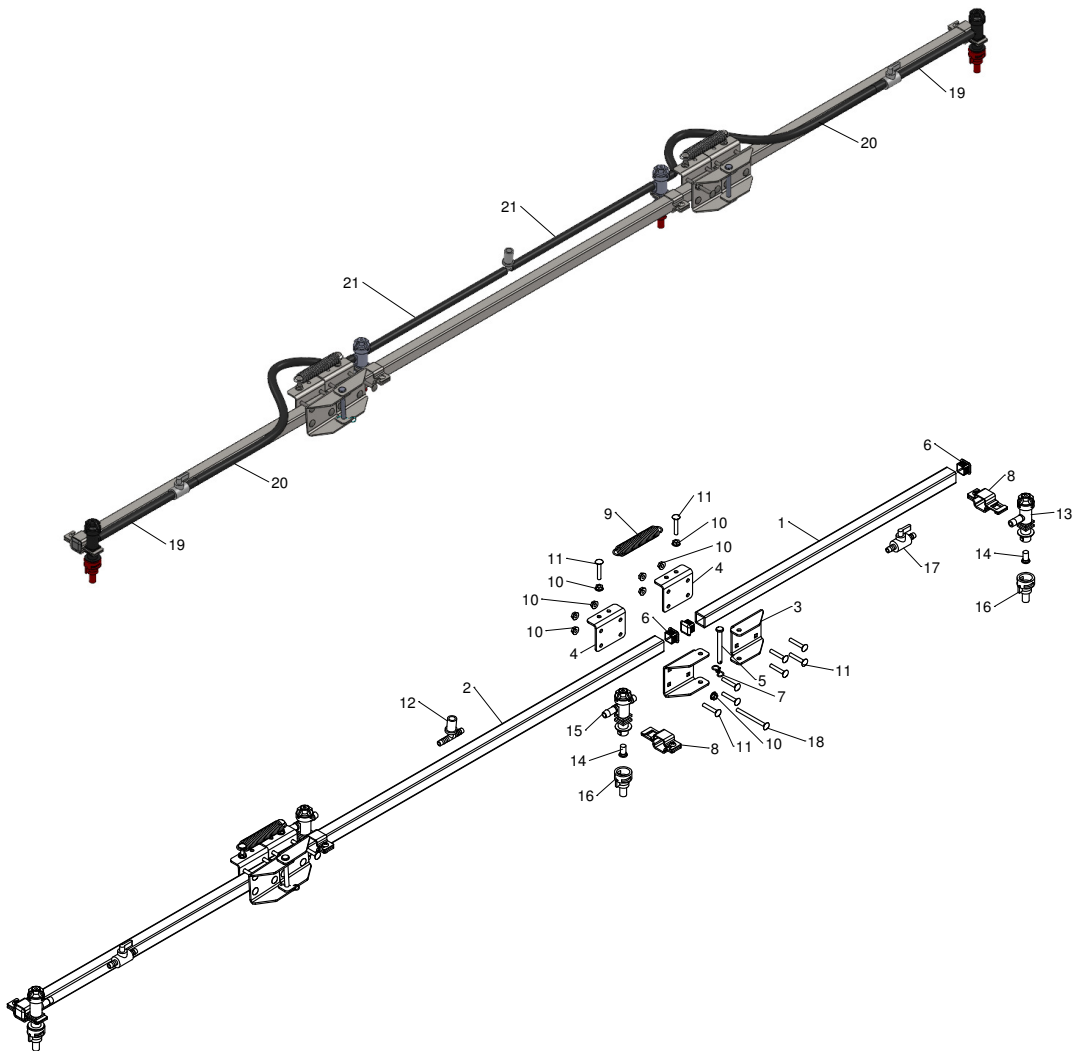

10' Folding Boom

ITEM NO.	PART NUMBER	DESCRIPTION	QTY.	Note
1	5CS60084	Side Boom Tube 26"	2	
2	5CS60082	Center Boom Tube 40"	1	
3	5CS43849	Boom Hinge Bracket	4	
4	5CS43389	Boom Hinge Backing Plate	4	
5	5CS43402	5/16" x 3" Clevin Pin	2	
6	5CS43401	Plastic End Cap 1"	6	
7	5CS43624	Small Bowtie Clip	2	
8	5CS43598	Square Tube Clamp 1"	4	
9	5CS43403	Spring 3/4" x 3-3/4" x .105	2	
10	N10217	1/4" Flange Nut	26