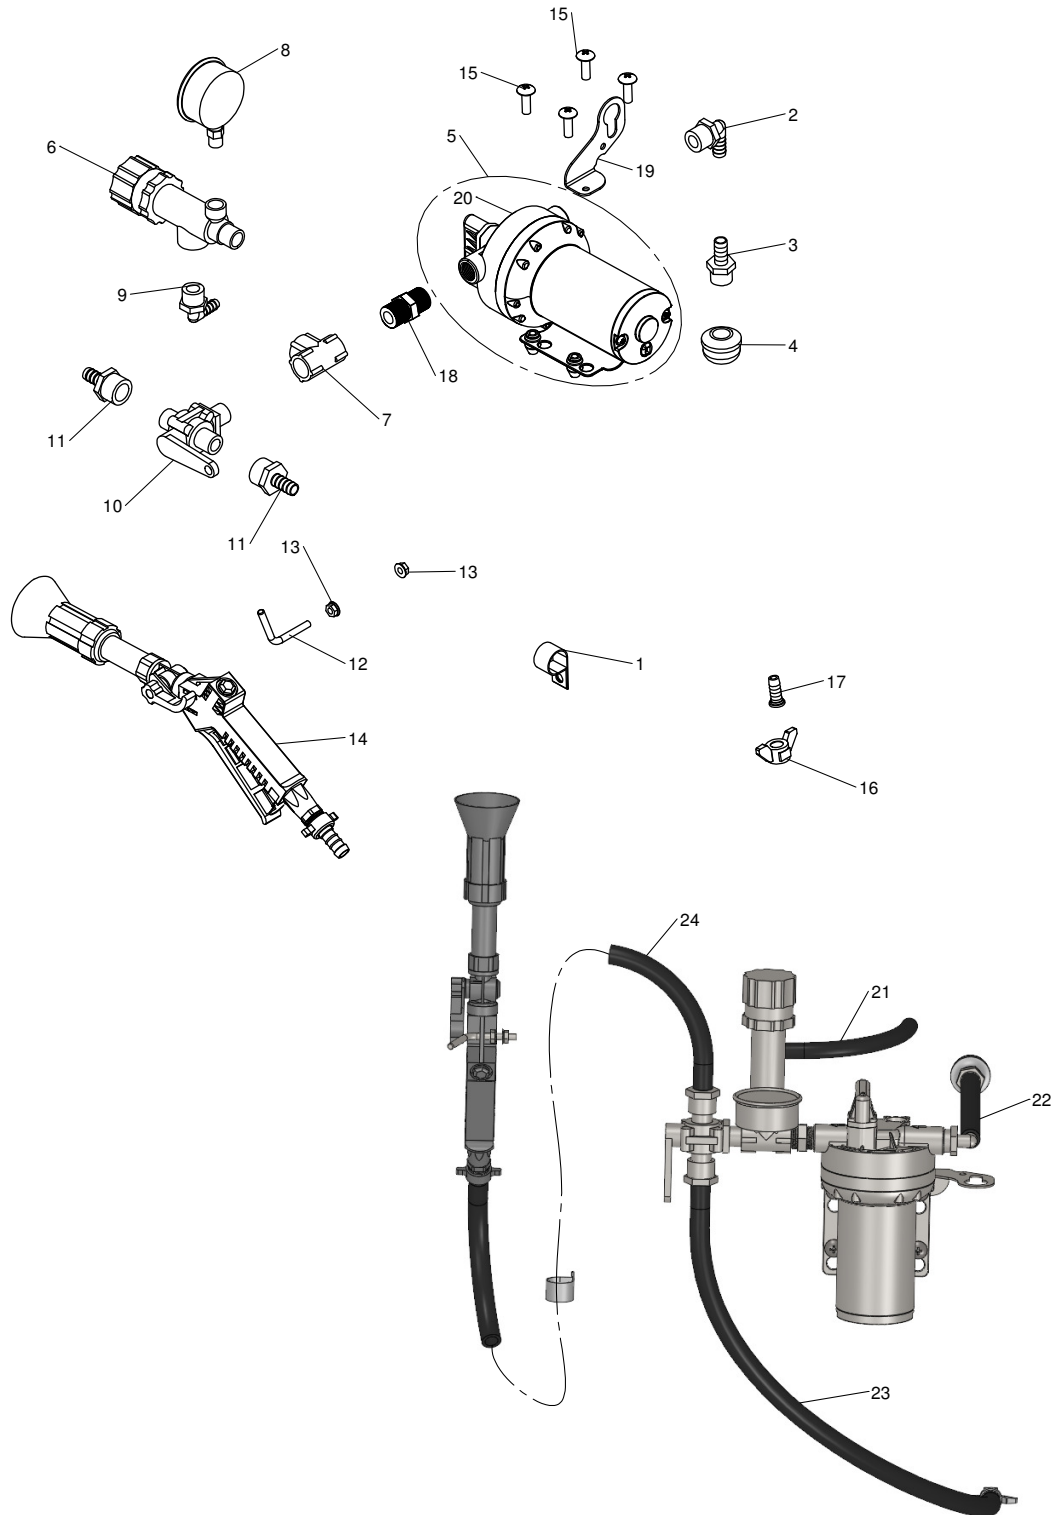

4.0 GPM Pump and Hand Sprayer

4.0 GPM Pump and Hand Sprayer

ITEM NO.	PART NUMBER	DESCRIPTION	QTY.	Note
1	5CS43663	Hose Holder 1/2"	1	
2	5CS43803	Elbow 1/2" Barb - 1/2" NPT	1	
3	5CS43423	Fitting 1/2" Barb - 1/2" MP	1	
4	5CS43422	Sump Strainer 1/2"	1	
5	5CS43791	Pump 4.0 GPM 100 PSI	1	
6	5CS43591	Relief Valve 1/2"	1	
7	5CS43424	Tee 1/2" NPT	1	
8	5CS43593	Pressure Gauge	1	
9	5CS43590	Elbow 3/8" Barb - 1/2" NPT M	1	
10	5CS43430	Selector Valve	1	
11	5CS43587	Fitting 1/2" Barb - 1/2" NPT F	2	
12	5CS62008	1/4" Bent Pin	1	
13	N10217	1/4" Flange Nut	2	
14	5CS43435	Sprayer Handgun	1	
15	5CS65001	#10-24 x 1" Truss Head Screw	4	
16	5CS43498	Plastic Wing Nut	1	
17	5CS43426	Fitting Straight 1/2" Barb	1	
18	5CS43802	Pipe Nipple 1/2" NPT - 1/2" NPT	1	
19	5CS43973	Harness Retention Bracket	1	
20	5CS43889	4.0 GPM Pump Head Replacement	1	
21		3/8" Hose	1	CTL 12", MF 5CS43286
22		1/2" Hose	1	CTL 22", MF 5CS43418
23		1/2" Hose	1	CTL 28", MF 5CS43418
24		1/2" Hose	1	CTL 240", MF 5CS43418
-	5CS43652	Hose Clamp Screw Type 3/8" - 1/2"	5	Not Illustrated
-	5CS43844	Grommet 5/8" ID	1	For Item No. 21, Not Illustrated
-	5CS43854	Grommet 3/4" ID	1	For Item No. 22, Not Illustrated