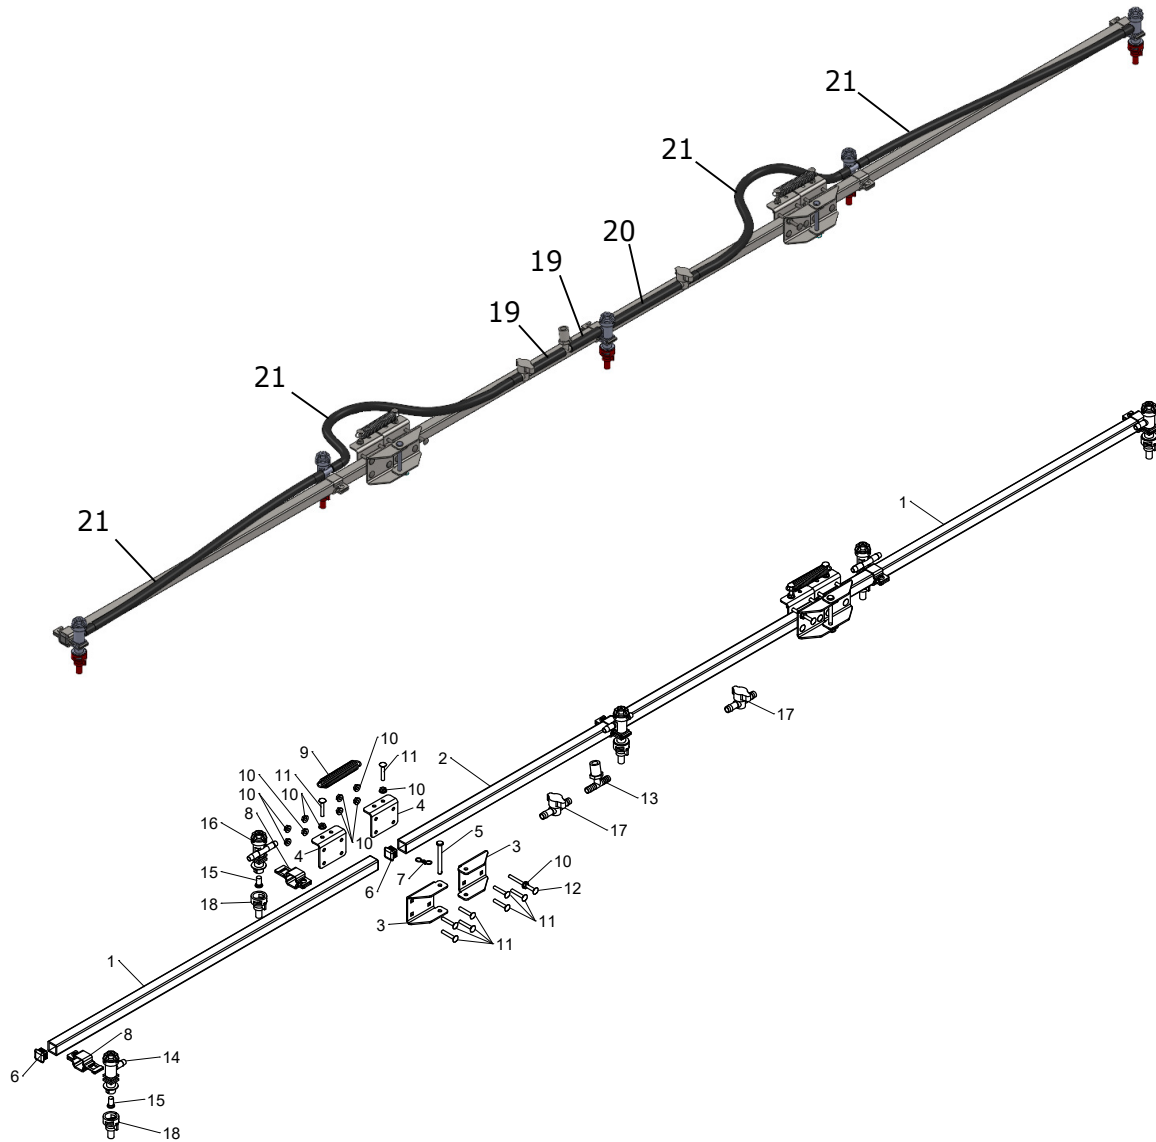

12.5' Folding Boom

ITEM NO.	PART NUMBER	DESCRIPTION	QTY.	Note
1	5CS60085	Side Boom Tube 37"	2	
2	5CS60083	Center Boom Tube 48"	1	
3	5CS43849	Boom Hinge Bracket	4	
4	5CS43389	Boom Hinge Backing Plate	4	
5	5CS43402	5/16" x 3" Clevin Pin	2	
6	5CS43401	Plastic End Cap 1"	6	
7	5CS43624	Small Bowtie Clip	2	
8	5CS43598	Square Tube Clamp 1"	5